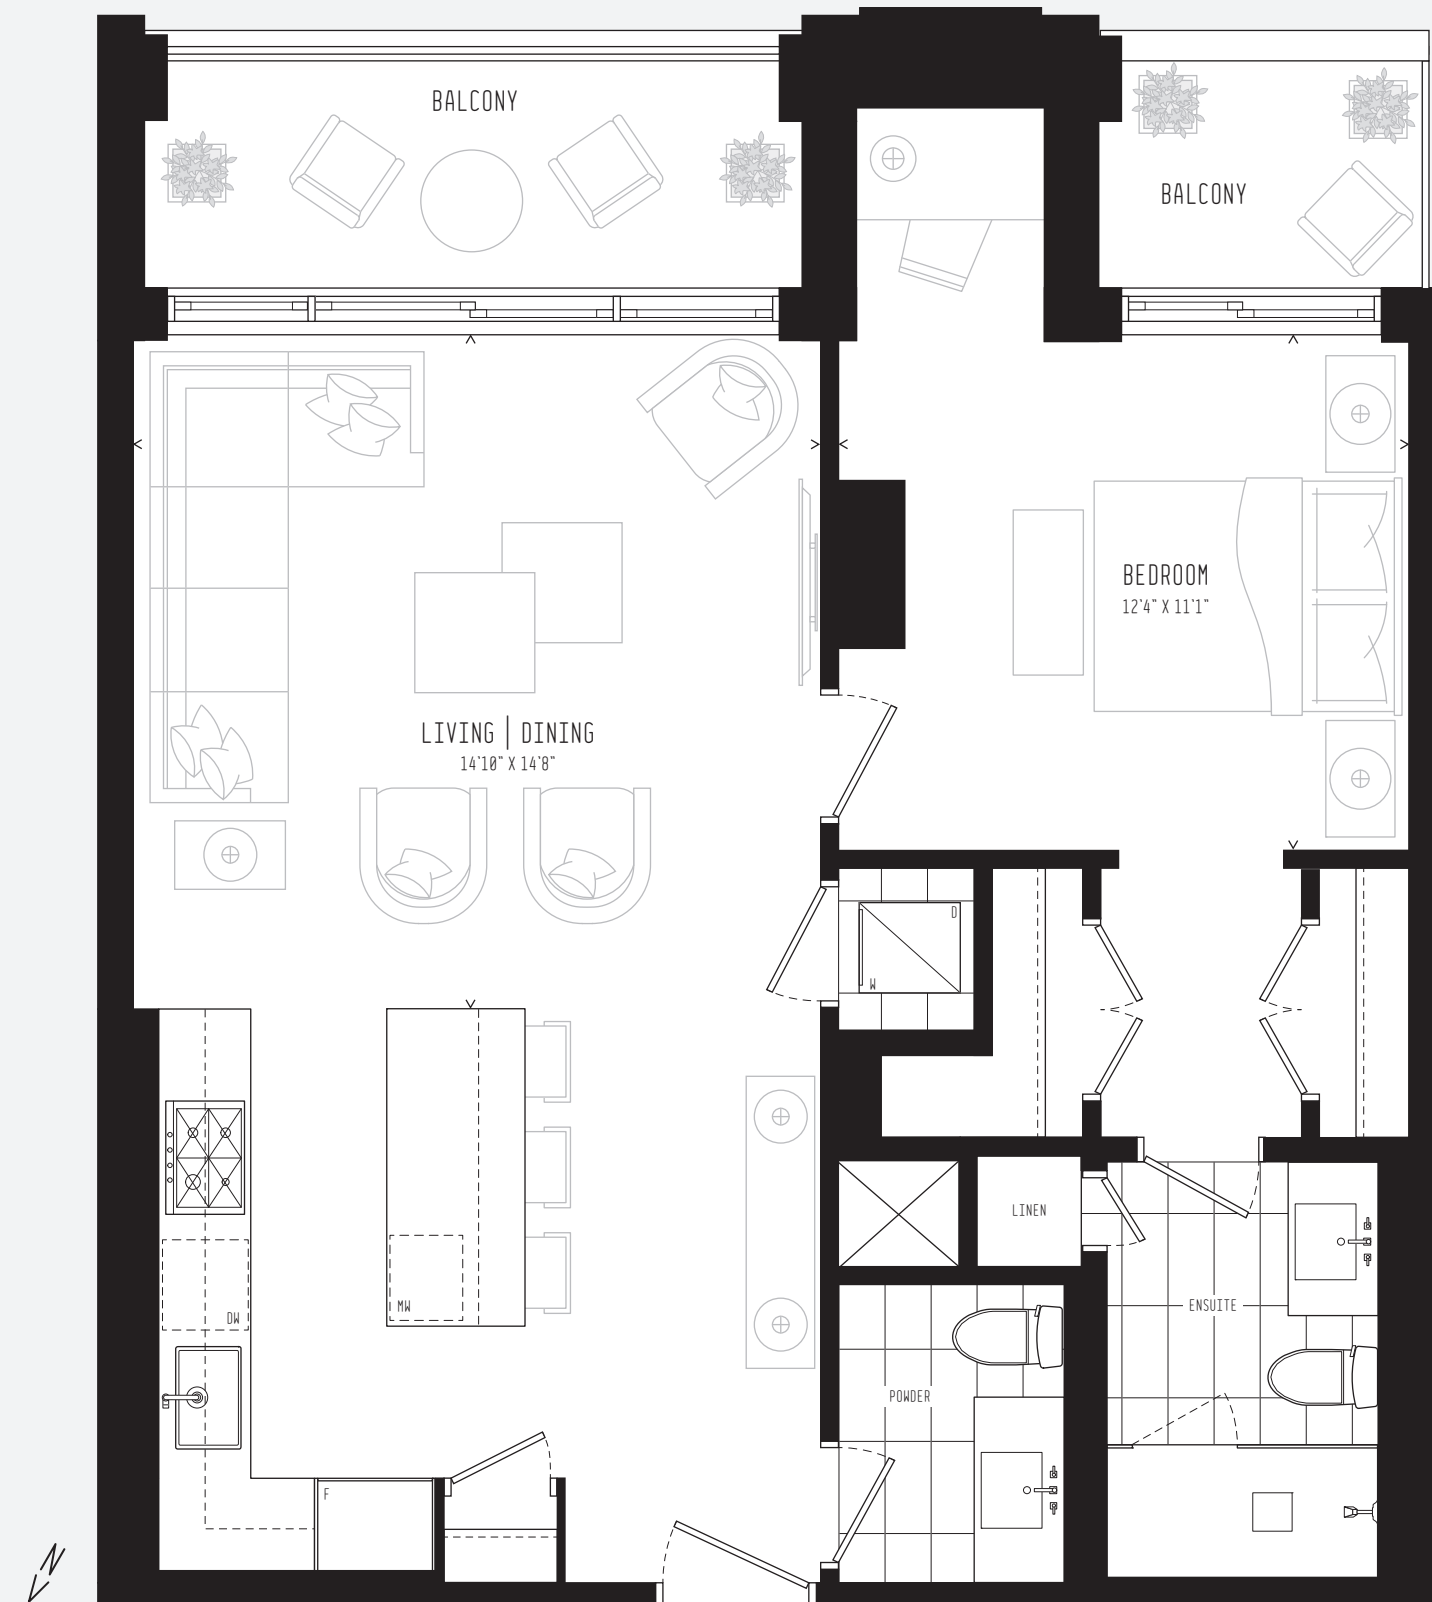

201

One Bedroom
*with One and a Half
Bathrooms*

933 SF
854 SF INTERIOR
79 SF EXTERIOR

ONE FOREST HILL

The only one.

ONE FOREST HILL

The only one.

201 – South facing

One Bedroom with One and a Half Bathrooms

933 sf Total – 854 sf Interior / 79 sf Exterior

OneForestHill.com

NORTHDRIVE
NORTHDRIVE.CA

RENDERING IS AN ARTIST'S IMPRESSION. ALL SIZES AND SPECIFICATIONS ARE SUBJECT TO CHANGE WITHOUT NOTICE. © 2011