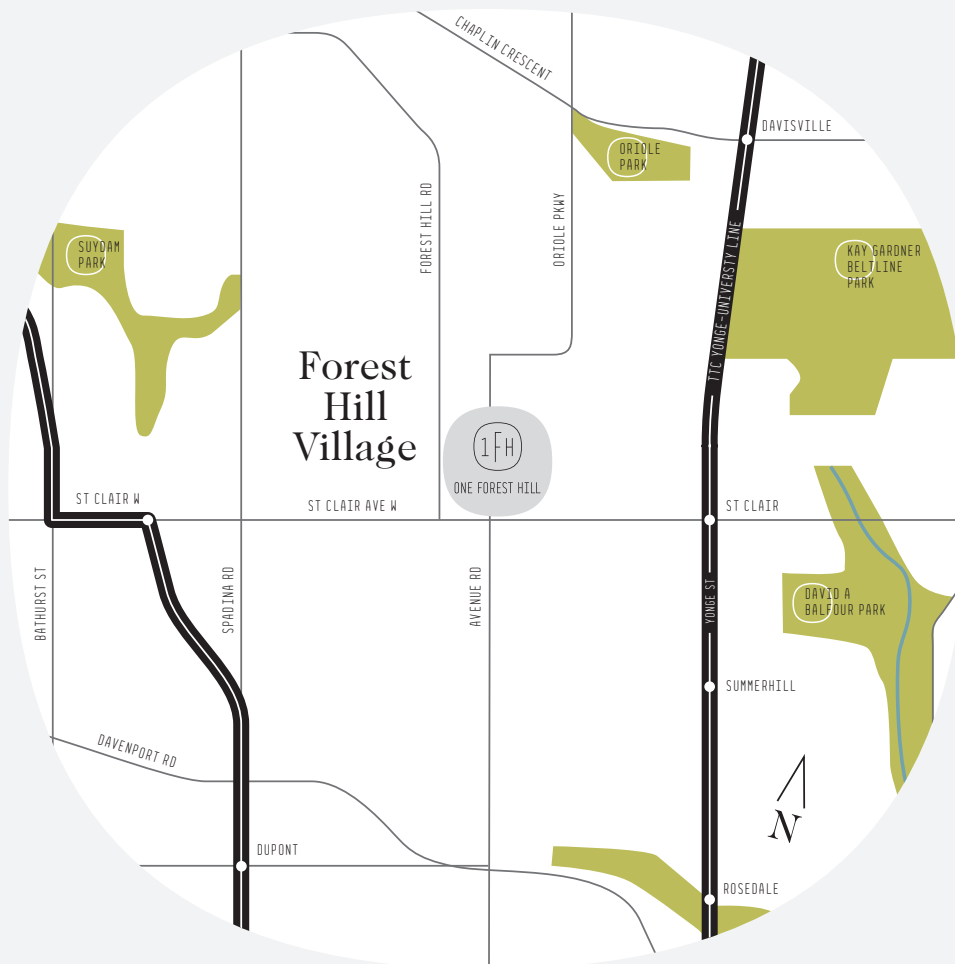

201

One Bedroom
*with One and a Half
Bathrooms*

933 SF
854 SF INTERIOR
79 SF EXTERIOR

ONE FOREST HILL

The only one.

ONE FOREST HILL

The only one.

201 – South facing

One Bedroom with One and a Half Bathrooms

933 sf Total – 854 sf Interior / 79 sf Exterior

OneForestHill.com

NORTHDRIVE
NORTHDRIVE.CA

RENDERING IS AN ARTIST'S IMPRESSION. ALL SIZES AND SPECIFICATIONS ARE SUBJECT TO CHANGE WITHOUT NOTICE. © 2011