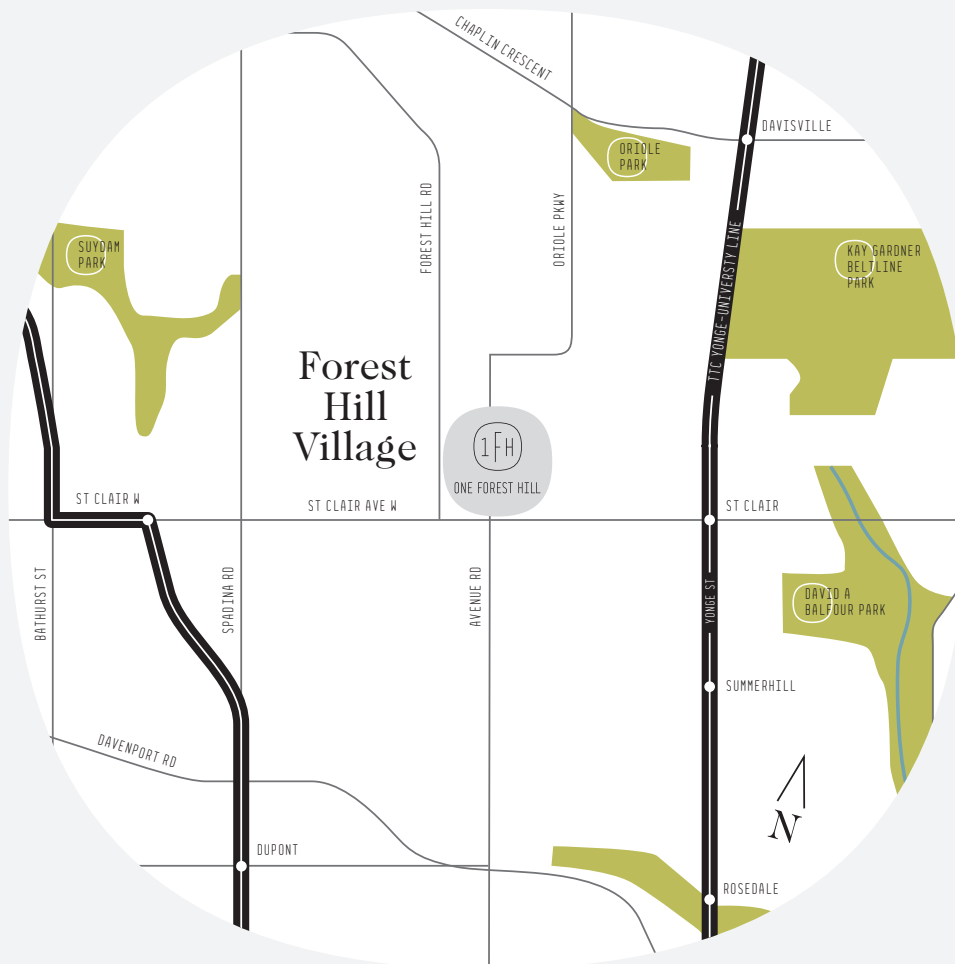

The only one.

901 – North, East & South facing

Two Bedroom, Family Room & Library with Two and a Half Bathrooms
4,395 sf Total – 3,481 sf Interior / 914 sf Exterior

9th floor view facing south

OneForestHill.com