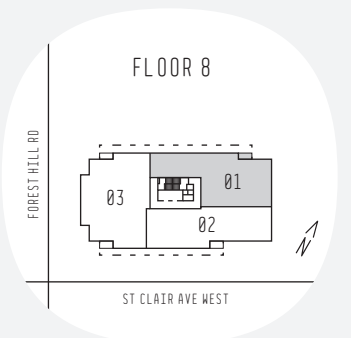

801

Two Bedroom,
Family Room & Office
with Three Bathrooms

2,662 SF
2,619 SF INTERIOR
43 SF EXTERIOR

ONE FOREST HILL

The only one.

ONE FOREST HILL

The only one.

801 – Northeast corner

Two Bedroom, Family Room & Office with Three Bathrooms
2,662 sf Total – 2,619 sf Interior / 43 sf Exterior

8th floor view facing north

OneForestHill.com

NORTHDRIVE
NORTHDRIVE.CA

RENDERING IS AN ARTIST'S IMPRESSION. ALL SIZES AND SPECIFICATIONS ARE SUBJECT TO CHANGE WITHOUT NOTICE. © 2014