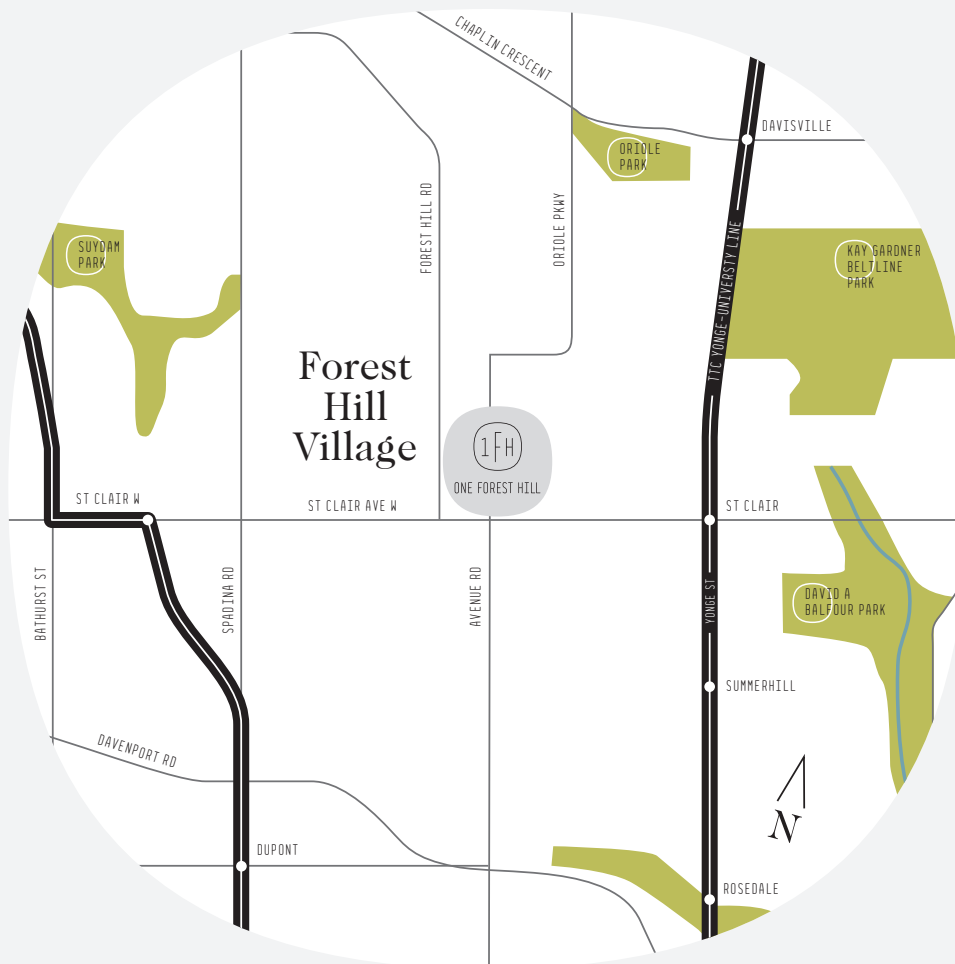

801

Two Bedroom,
Family Room & Office
with Three Bathrooms

2,662 SF
2,619 SF INTERIOR
43 SF EXTERIOR

ONE FOREST HILL

The only one.

ONE FOREST HILL

The only one.

801 – Northeast corner

Two Bedroom, Family Room & Office with Three Bathrooms
2,662 sf Total – 2,619 sf Interior / 43 sf Exterior

8th floor view facing north

OneForestHill.com

NORTHDRIVE
NORTHDRIVE.CA

RENDERING IS AN ARTIST'S IMPRESSION. ALL SIZES AND SPECIFICATIONS ARE SUBJECT TO CHANGE WITHOUT NOTICE. © 2014