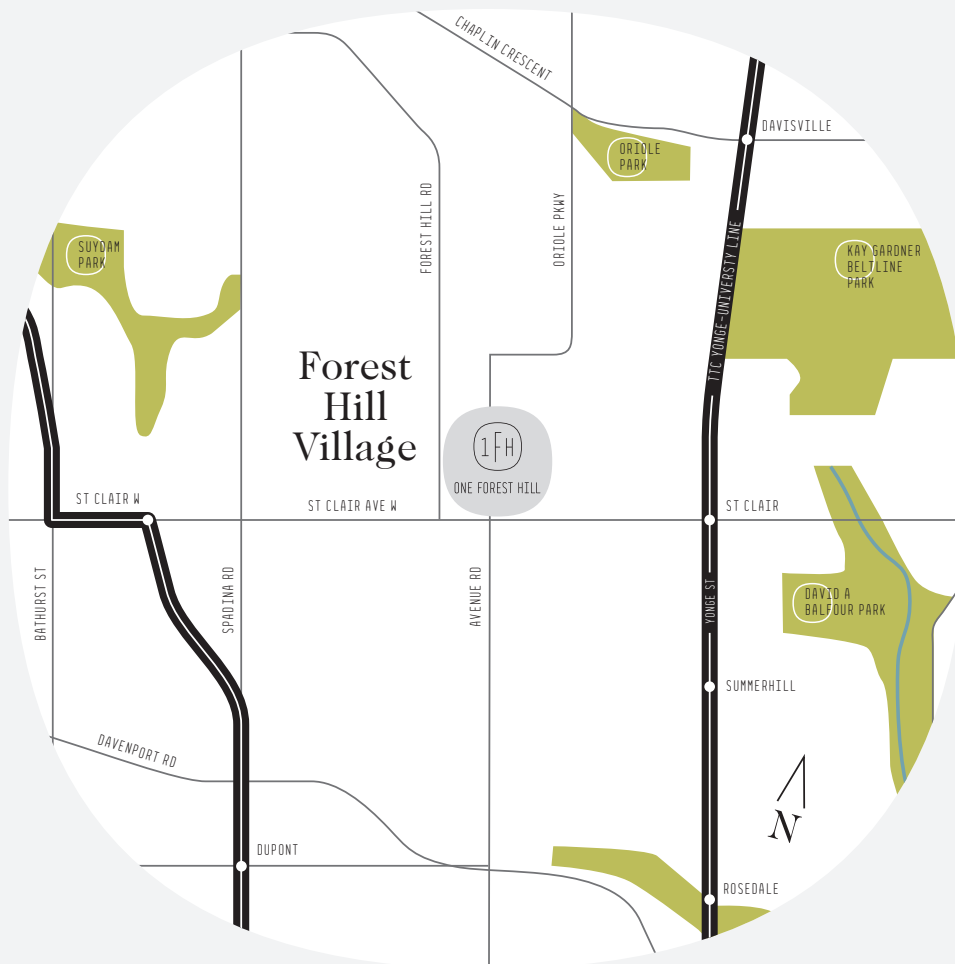

OneForestHill.com

NORTHDRIVE
NORTHDRIVE.CA

RENDERING IS AN ARTIST'S IMPRESSION. ALL SIZES AND SPECIFICATIONS ARE SUBJECT TO CHANGE WITHOUT NOTICE. © 2014