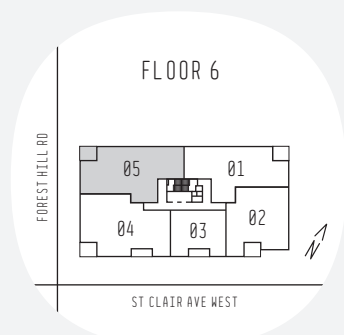

605

Two Bedroom,
Family Room & Office
with Three Bathrooms

2,557 SF
2,455 SF INTERIOR
102 SF EXTERIOR

ONE FOREST HILL

The only one.

ONE FOREST HILL

The only one.

605 – Northwest corner

Two Bedroom, Family Room & Office with Three Bathrooms
2,557 sf Total – 2,455 sf Interior / 102 sf Exterior

6th floor view facing north

VIEW SHOWN IS APPROXIMATE. ALL SIZES AND SPECIFICATIONS ARE SUBJECT TO CHANGE WITHOUT NOTICE. E.50.E