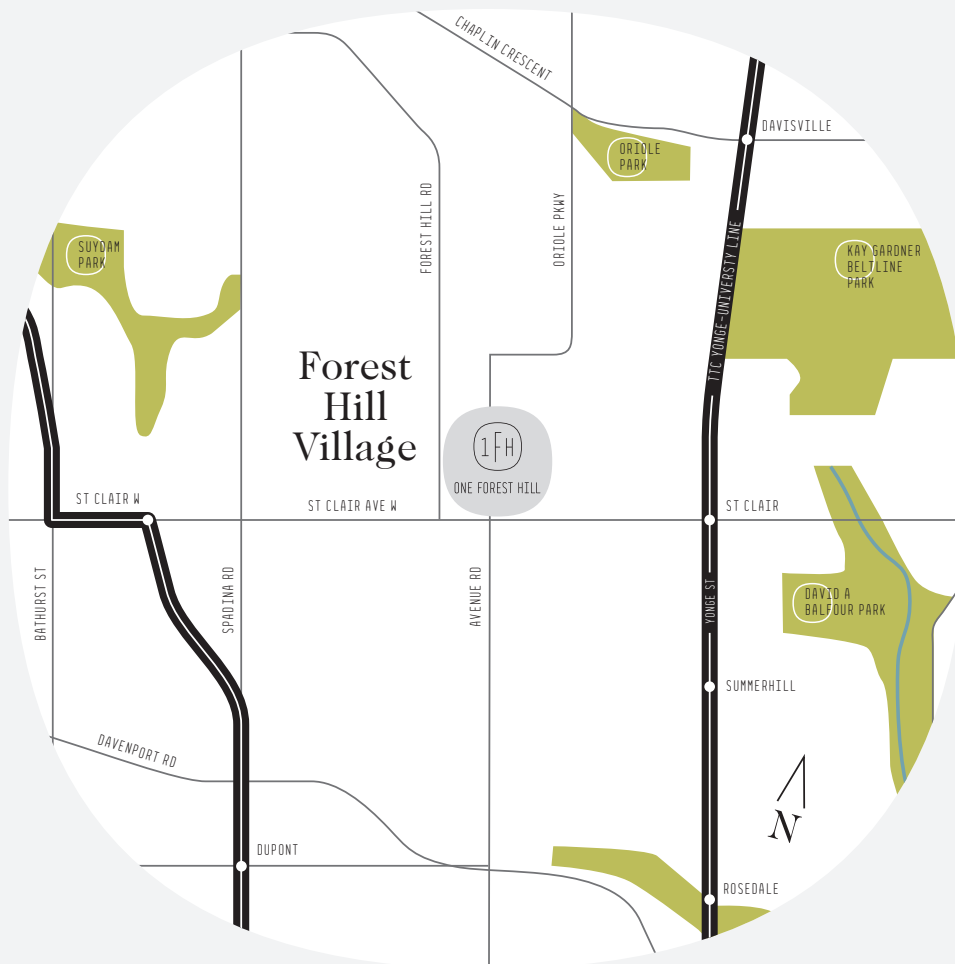

602

Two Bedroom & Den
*with Two and a Half
Bathrooms*

2,148 SF
2,046 SF INTERIOR
102 SF EXTERIOR

ONE FOREST HILL

The only one.

ONE FOREST HILL

The only one.

602 – Southeast corner

Two Bedroom & Den with Two and a Half Bathrooms

2,148 sf Total – 2,046 sf Interior + 102 sf Exterior

6th floor view facing south

VIEW SHOWN IS APPROXIMATE. ALL SIZES AND SPECIFICATIONS ARE SUBJECT TO CHANGE WITHOUT NOTICE. E.S.D.E.