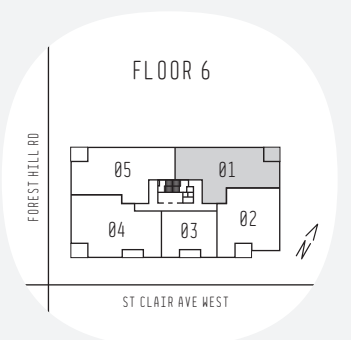

601

Two Bedroom,  
Family Room & Den  
*with Two and a Half  
Bathrooms*

2,358 SF

2,262 SF INTERIOR

96 SF EXTERIOR

ONE FOREST HILL

*The only one.*

ONE FOREST HILL

*The only one.*

601 – Northeast corner

Two Bedroom, Family Room & Den with Two and a Half Bathrooms  
2,358 sf Total – 2,262 sf Interior / 96 sf Exterior

6th floor view facing north

*OneForestHill.com*

**NORTHDRIVE**