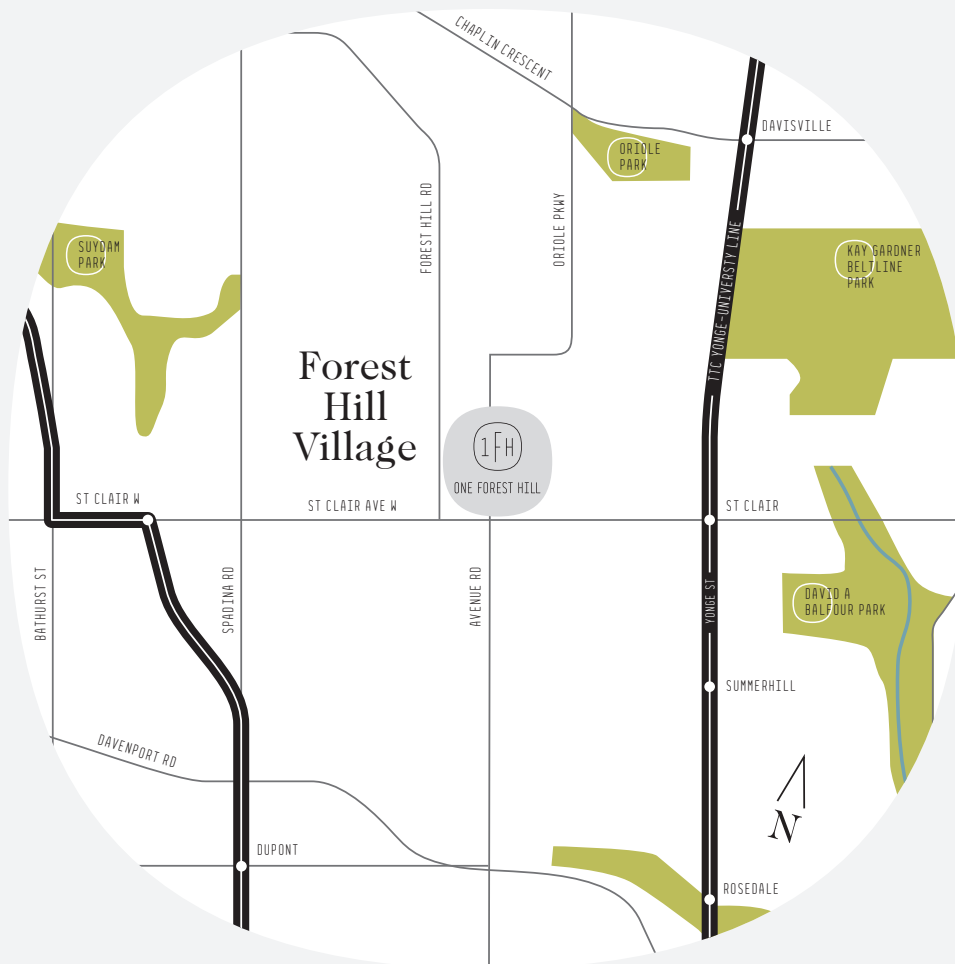

*The only one.*

601 – Northeast corner

Two Bedroom, Family Room & Den with Two and a Half Bathrooms  
2,358 sf Total – 2,262 sf Interior / 96 sf Exterior

6th floor view facing north

*OneForestHill.com*

**NORTHDRIVE**