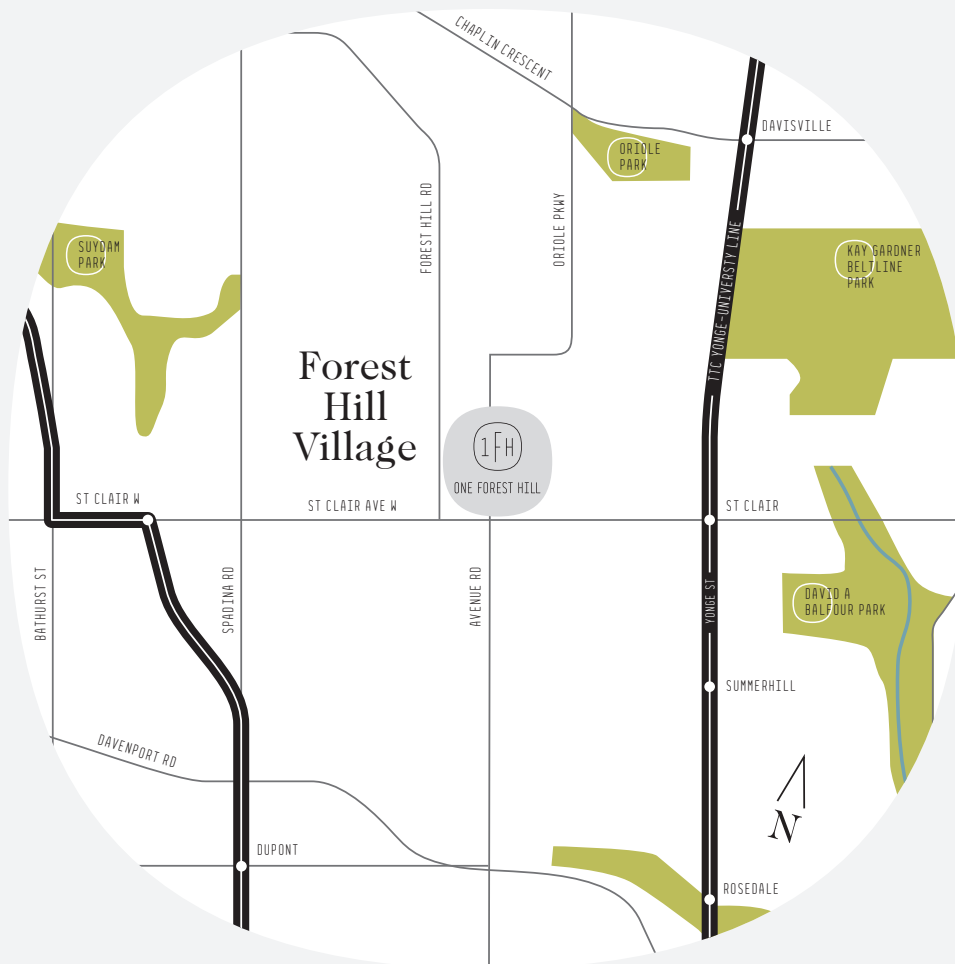

The only one.

304 / 503 – South facing

Two Bedroom with Two and a Half Bathrooms

1,367 sf Total – 1,303 sf Interior / 64 sf Exterior

5th floor view facing south

304 / 404 / 503 Shown

OneForestHill.com

NORTHDRIVE