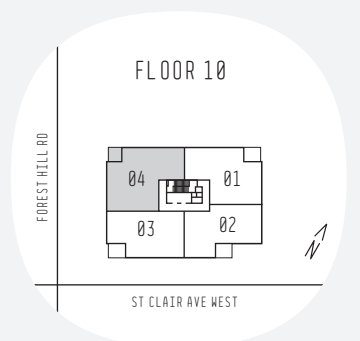

1004

Two Bedroom & Office  
*with Three Bathrooms*

2,215 SF  
2,113 SF INTERIOR  
102 SF EXTERIOR

ONE FOREST HILL

*The only one.*

ONE FOREST HILL

*The only one.*

1004 – Northwest corner

Two Bedroom & Office with Three Bathrooms

2,215 sf Total – 2,113 sf Interior / 10 sf Exterior

10th floor view facing north

*OneForestHill.com*

**NORTHDRIVE**  
NORTHDRIVE.CA

RENDERING IS AN ARTIST'S IMPRESSION. ALL SIZES AND SPECIFICATIONS ARE SUBJECT TO CHANGE WITHOUT NOTICE. © 2014