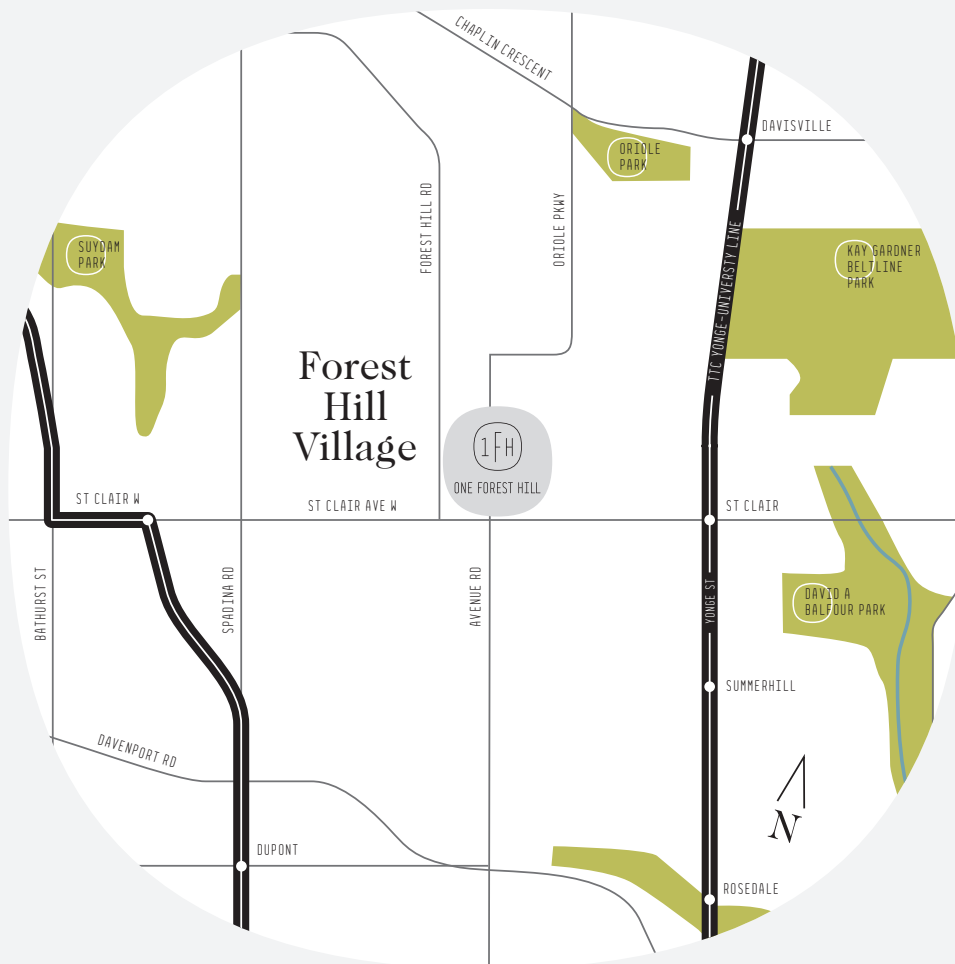

1004

Two Bedroom & Office  
*with Three Bathrooms*

2,215 SF  
2,113 SF INTERIOR  
102 SF EXTERIOR

ONE FOREST HILL

*The only one.*

ONE FOREST HILL

*The only one.*

1004 – Northwest corner

Two Bedroom & Office with Three Bathrooms

2,215 sf Total – 2,113 sf Interior / 10 sf Exterior

10th floor view facing north

*OneForestHill.com*

**NORTHDRIVE**  
NORTHDRIVE.CA

RENDERING IS AN ARTIST'S IMPRESSION. ALL SIZES AND SPECIFICATIONS ARE SUBJECT TO CHANGE WITHOUT NOTICE. © 2014