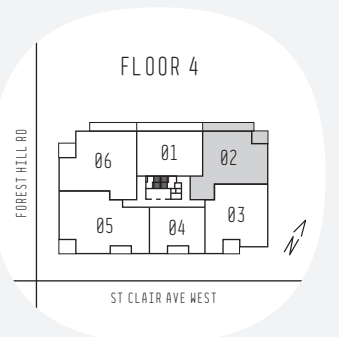

402

Two Bedroom
*with Two and a Half
Bathrooms*

2,264 SF
2,006 SF INTERIOR
258 SF EXTERIOR

ONE FOREST HILL

The only one.

ONE FOREST HILL

The only one.

402 – Northeast corner

Two Bedroom with Two and a Half Bathrooms

2,264 sf Total – 2,006 sf Interior / 258 sf Exterior

4th floor view facing north

OneForestHill.com

NORTHDRIVE
NORTHDRIVE.CA

RENDERING IS AN ARTIST'S IMPRESSION. ALL SIZES AND SPECIFICATIONS ARE SUBJECT TO CHANGE WITHOUT NOTICE. E.60.E.