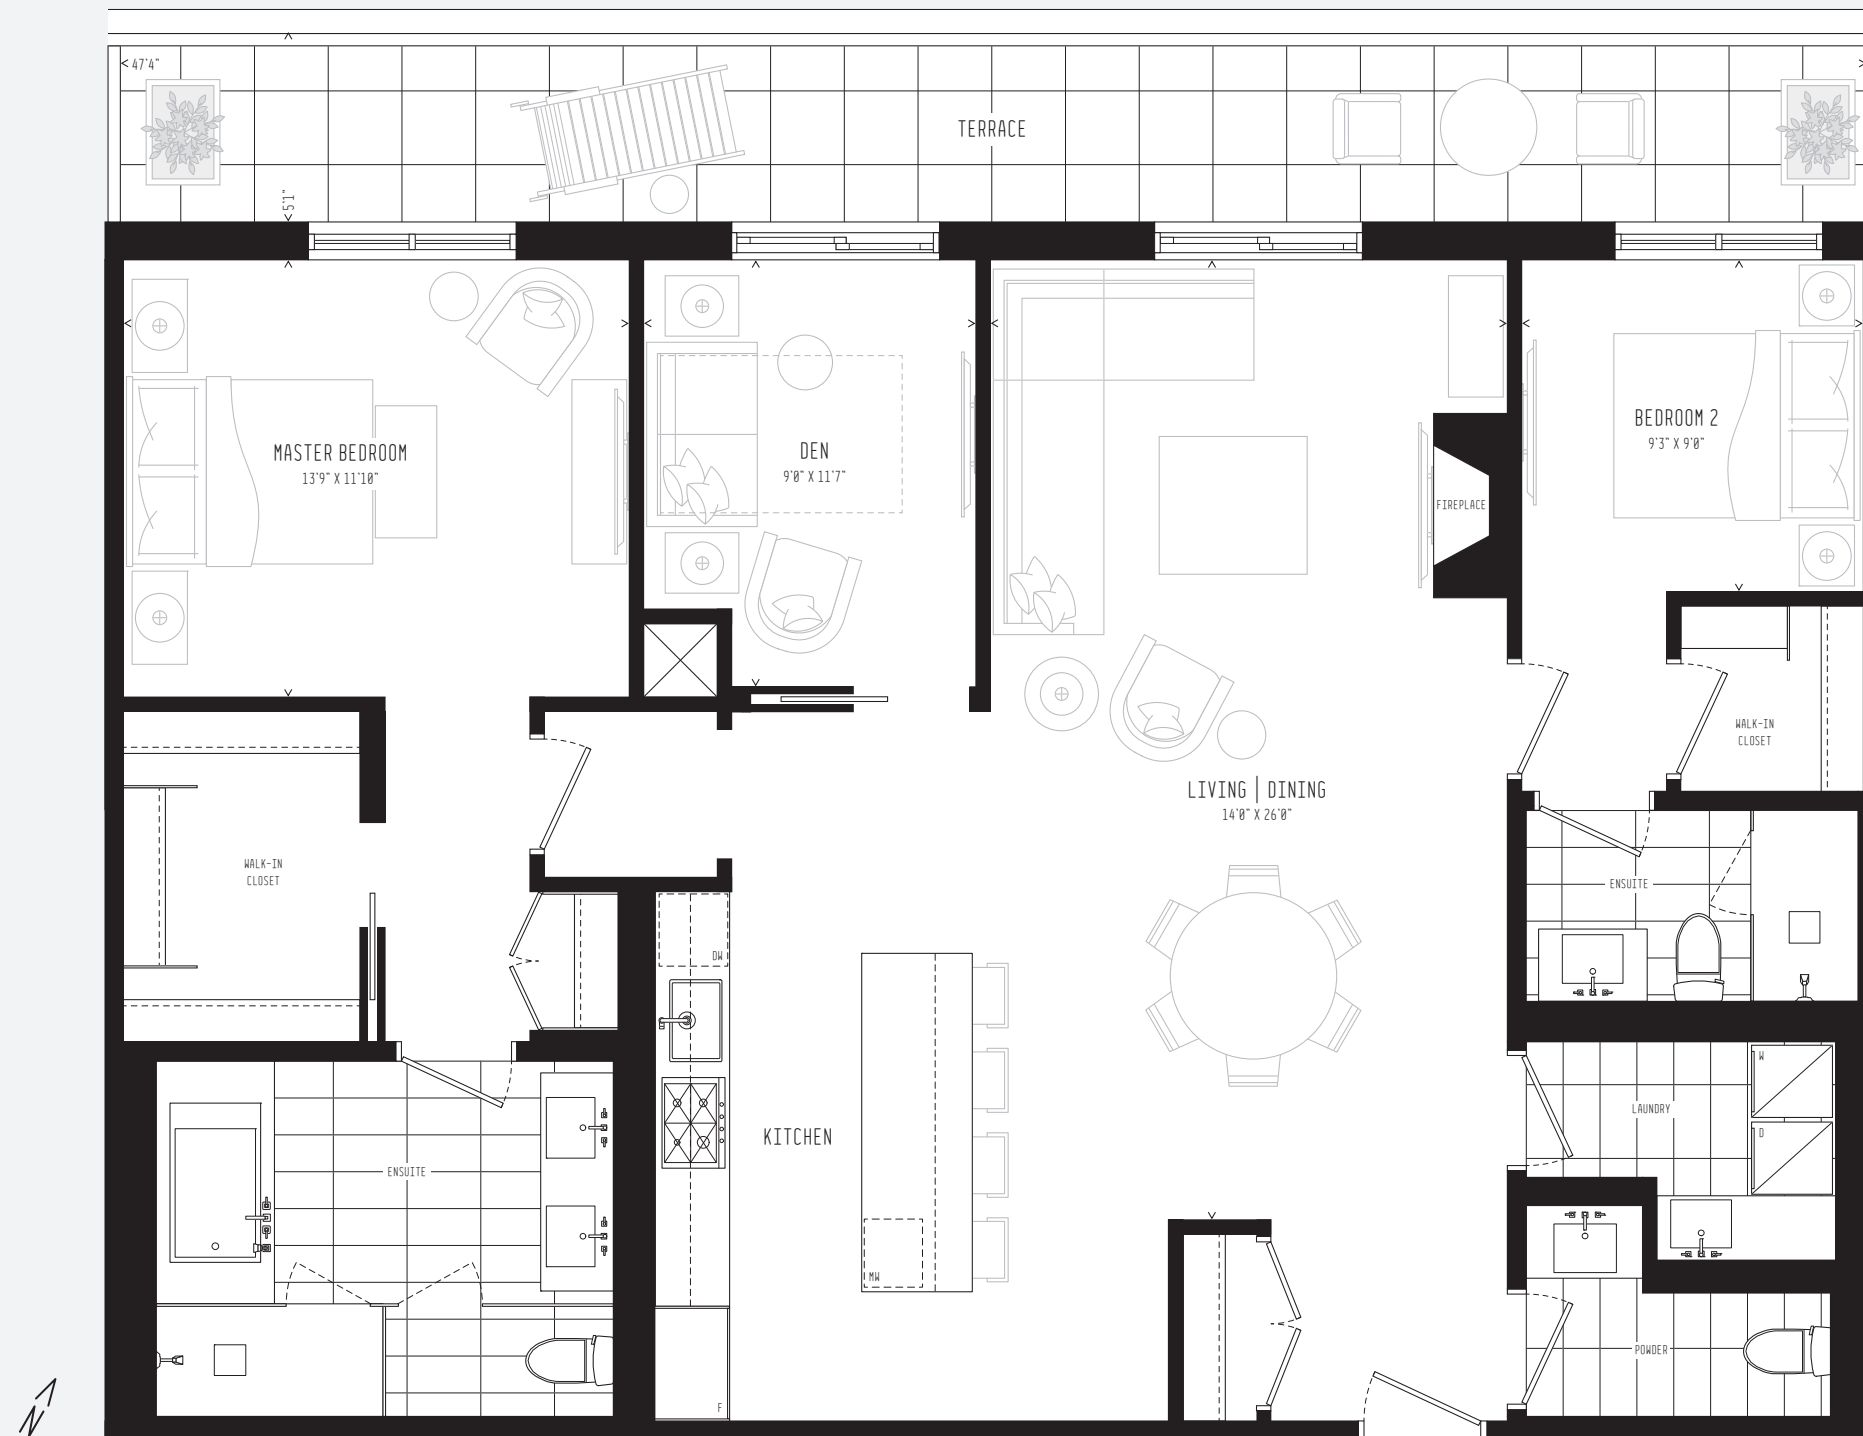

401

Two Bedroom & Den
*with Two and a Half
Bathrooms*

1,811 SF

1,585 SF INTERIOR

226 SF EXTERIOR

ONE FOREST HILL

The only one.

ONE FOREST HILL

The only one.

401 – North facing

Two Bedroom & Den with Two and a Half Bathrooms

1,811 sf Total – 1,585 sf Interior / 226 sf Exterior

4th floor view facing north

OneForestHill.com

NORTHDRIVE

NORTHDRIVE.CA