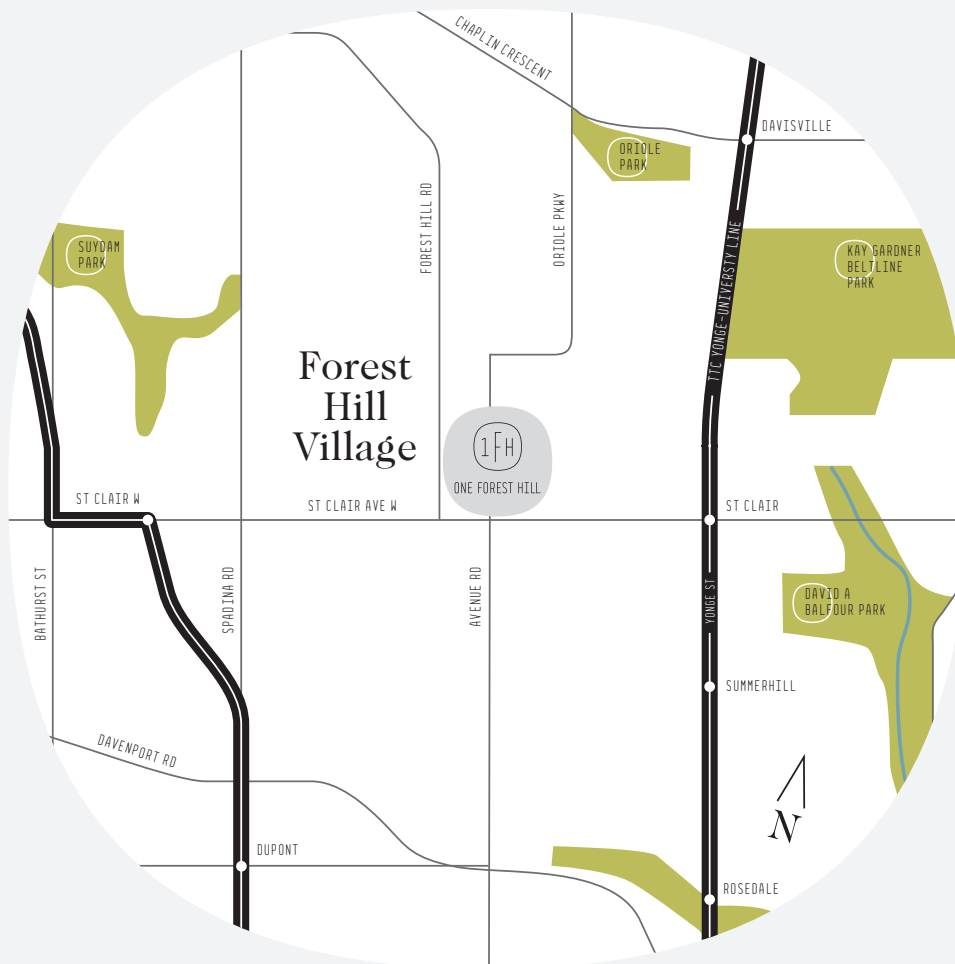

OneForestHill.com

NORTHDRIVE
NORTHDRIVE.CA