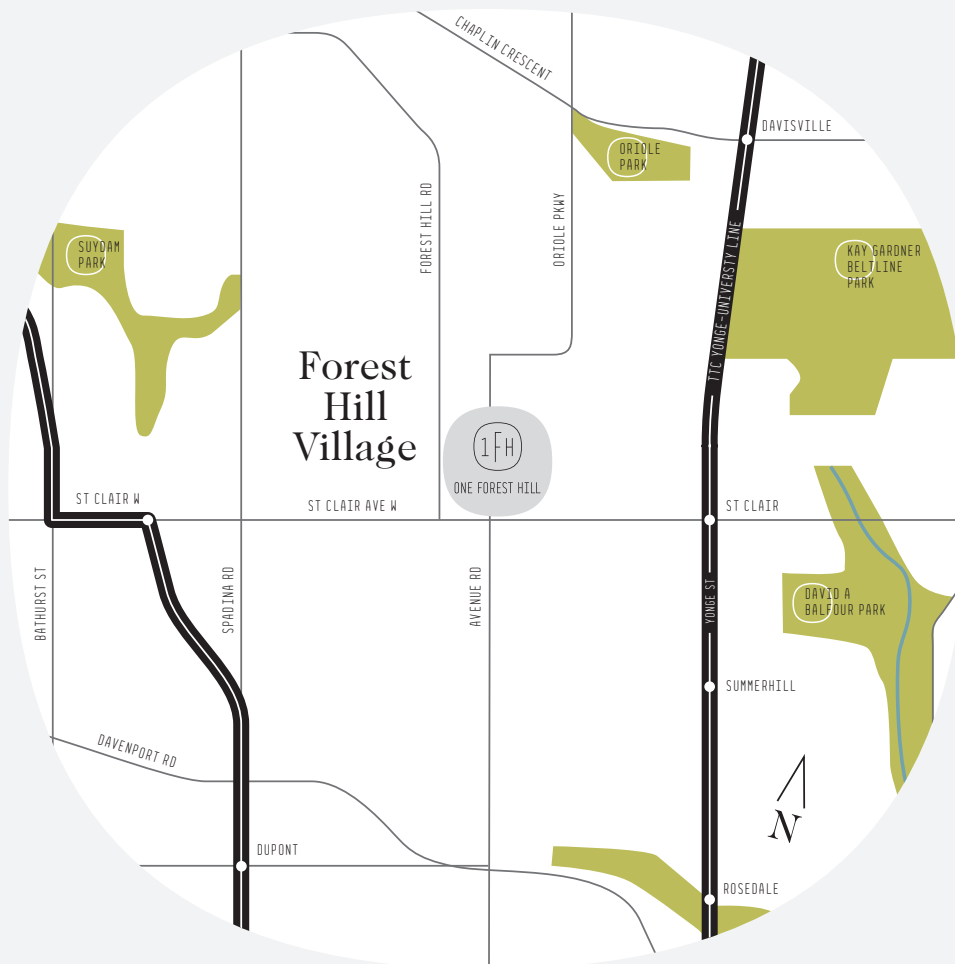

OneForestHill.com

NORTHDRIVE
NORTHDRIVE.CA