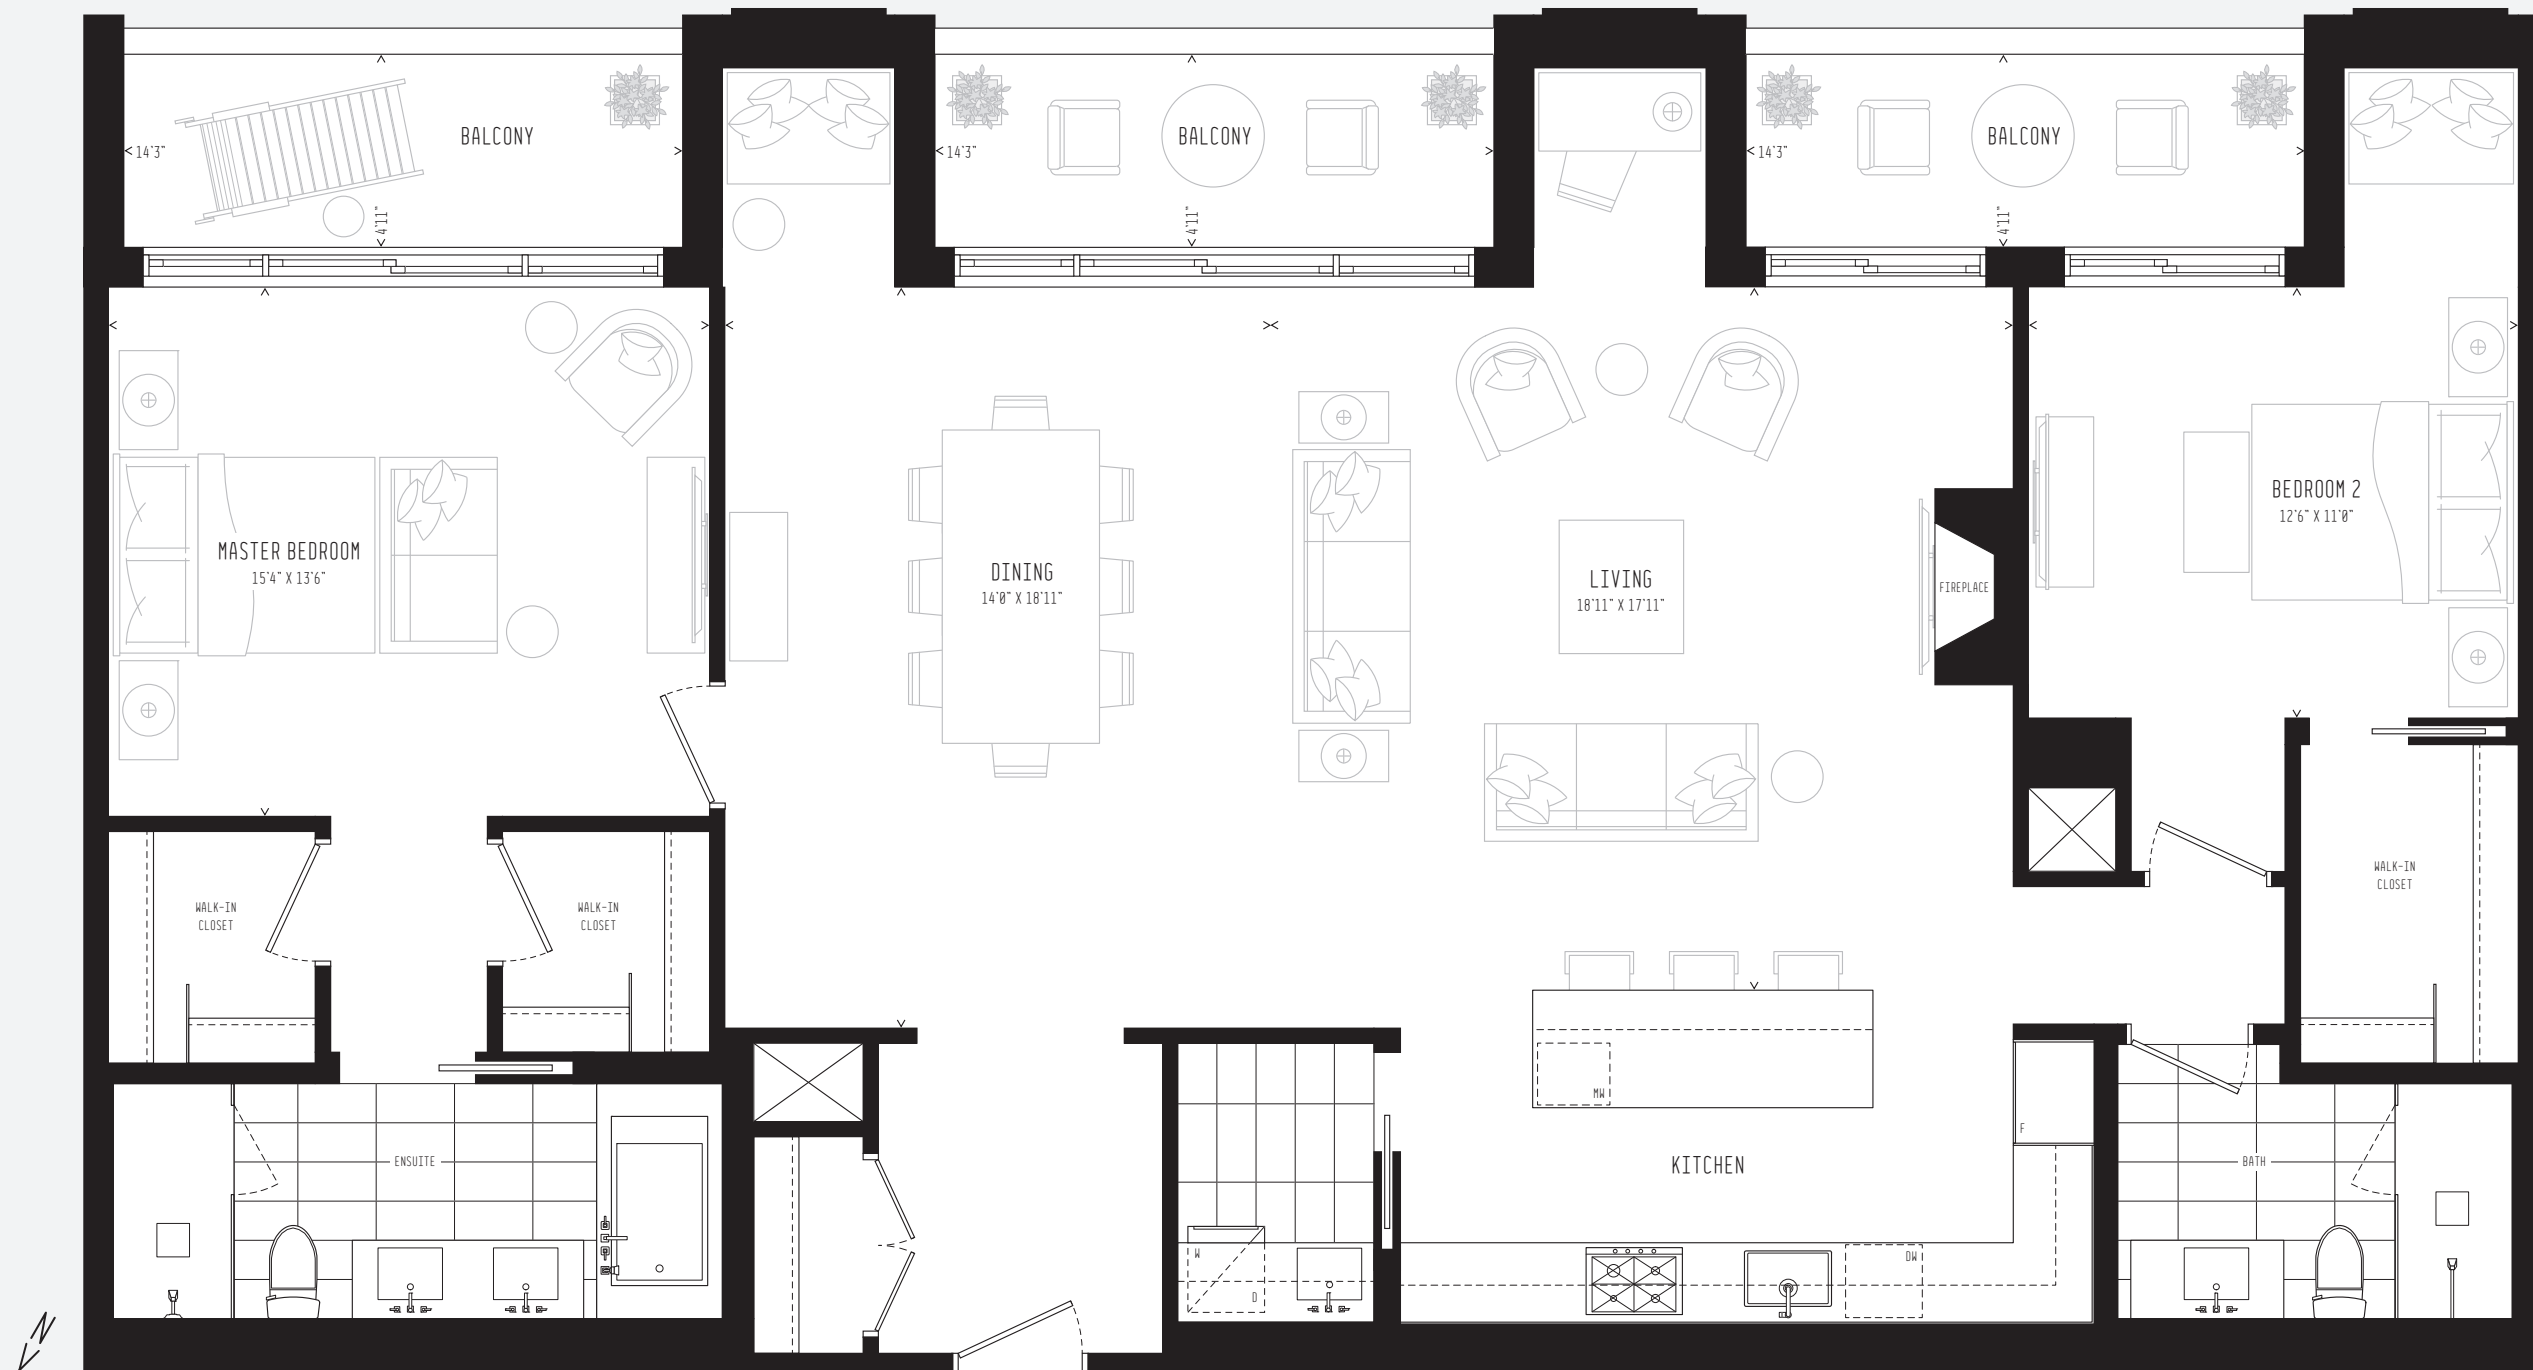

ONE FOREST HILL

The only one.

201 – South facing

Two Bedroom with Two Bathroom

2,098 sf Total – 1,888 sf Interior / 210 sf Exterior