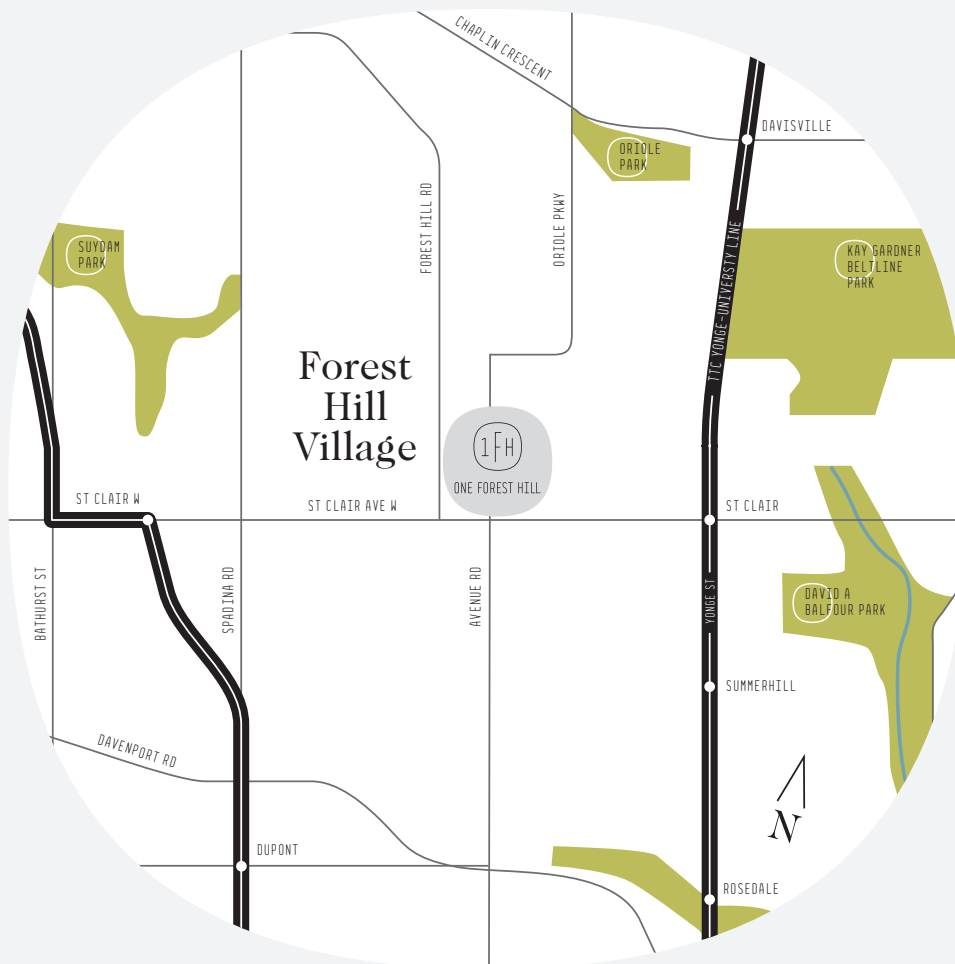

1101

Two Bedroom & Office
with Three Bathrooms

2,351 SF
2,249 SF INTERIOR
102 SF EXTERIOR

ONE FOREST HILL

The only one.

ONE FOREST HILL

The only one.

1101 – Northeast corner

Two Bedroom & Office with Three Bathrooms

2,351 sf Total – 2,249 sf Interior / 102 sf Exterior

11th floor view facing north

OneForestHill.com

NORTHDRIVE

NORTHDRIVE.CA

RENDERING IS AN ARTIST'S IMPRESSION. ALL SIZES AND SPECIFICATIONS ARE SUBJECT TO CHANGE WITHOUT NOTICE. © 2011